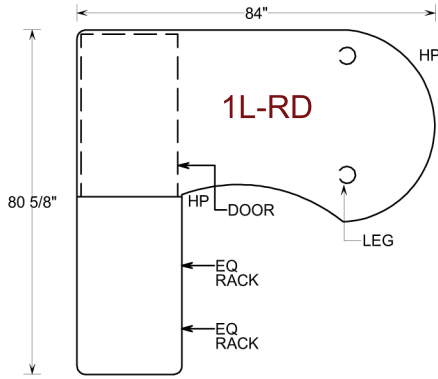

### Radio Desk Configuration

Colors are Morro Zephyr Tops with Black Sides,  
Or Graphite Nebula Tops with Canyon Zephyr Sides  
Optional Finishes are Available  
Modifications to suite at no charge

Desks available in 30" sitdown and 36" stand up