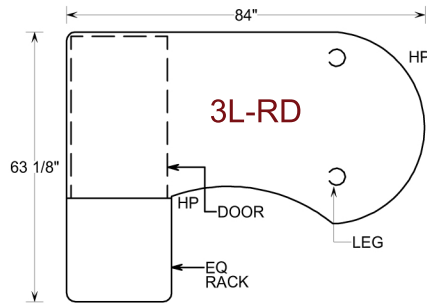

### Radio Desk Configuration

Colors are Morro Zephyr Tops with Black Sides,  
Or Graphite Nebula Tops with Canyon Zephyr Sides  
Optional Finishes are Available  
Modifications to suite at no charge

Desks available in 30" sitdown and 36" stand up