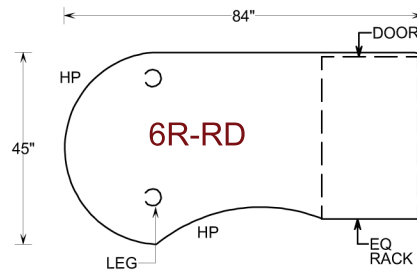

### Radio Desk Configuration

Colors are Morro Zephyr Tops with Black Sides,  
Or Graphite Nebula Tops with Canyon Zephyr Sides  
Optional Finishes are Available  
Modifications to suite at no charge

Desks available in 30" sitdown and 36" stand up