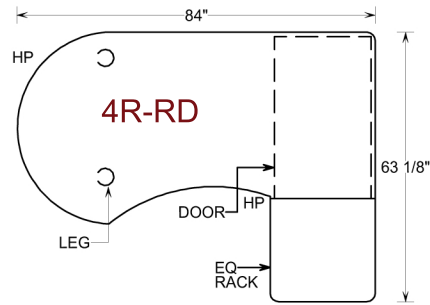

### Radio Desk Configuration

Colors are Morro Zephyr Tops with Black Sides,  
Or Graphite Nebula Tops with Canyon Zephyr Sides  
Optional Finishes are Available  
Modifications to suite at no charge

Desks available in 30" sitdown and 36" stand up