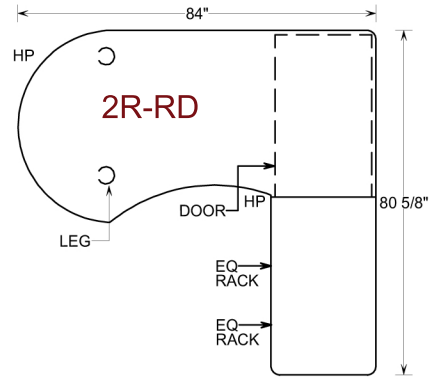

### Radio Desk Configuration

Colors are Morro Zephyr Tops with Black Sides,  
Or Graphite Nebula Tops with Canyon Zephyr Sides  
Optional Finishes are Available  
Modifications to suite at no charge

Desks available in 30" sitdown and 36" stand up