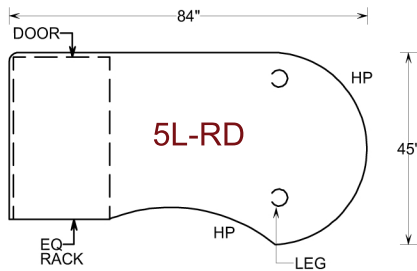

### Radio Desk Configuration

Colors are Morro Zephyr Tops with Black Sides,  
Or Graphite Nebula Tops with Canyon Zephyr Sides  
Optional Finishes are Available  
Modifications to suite at no charge

Desks available in 30" sitdown and 36" stand up